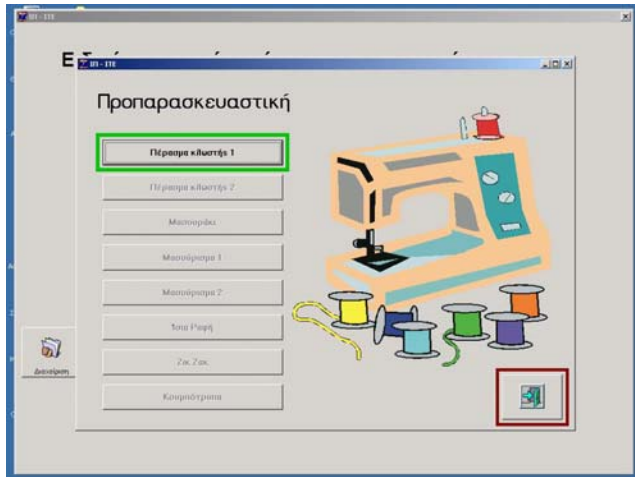

Foundation for Research and Technology - Hellas
Institute of Computer Science (ICS FORTH)
Human-Computer Interaction Laboratory
Centre for Universal Access and Assistive Technologies

SEWTrain

A vocational training application for Disabled People

SEWTrain has been developed in order to provide cognitive impaired users with support for developing and enhancing the vocational skills required for table and bed linen production.

SEWTrain features a user-friendly interface with all available functions represented through icons. User is guided towards the completion of the tasks by cascaded screens where functions are represented through icons, images and sounds.

SEWTrain consists of two sections: The *Teacher's Class Manager* feature allows instructors to add or remove trainees into classes and the *Training* feature that has been organized into two courses, "prevocational class" and "vocational class". All learning contents are presented through video shots, text and audio narratives for helping a disabled user to learn how to operate a swing machine and how to sew up table and bed linen.

An on-line help subsystem has been also included to provide a disabled user with support in learning and remembering swing machine parts and their functions. Operative selections are proposed to be performed through a touch screen although SEWTrain supports a variety of input devices, such as mouse, track ball, special pointing switches and other.